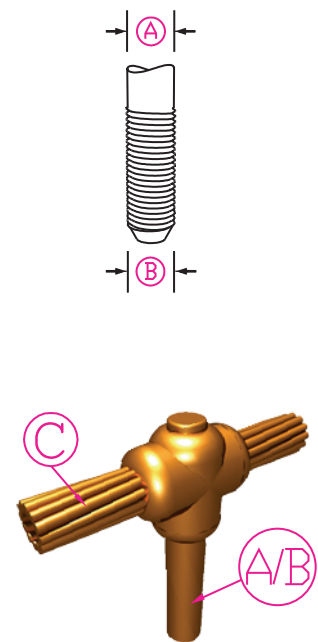

(A) mm x mm	(B) mm x mm	(C) mm x mm				MINI 		
12.7	1/2"	16*	90P10	CR2-4-12716	CWF4	CR2-3-12716	CWF2	2x SV16
12.7	1/2"	25	90P10	CR2-4-12725	CWF4	CR2-3-12725	CWF2	-
12.7	1/2"	35	90P10	CR2-4-12735	CWF4	CR2-3-12735	CWF2	-
12.7	1/2"	50	90P10	CR2-4-12750	CWF4	CR2-3-12750	CWF2	-
12.7	1/2"	8mm Ø	90P10	CR2-4-1278SC	CWF4	CR2-3-1278SC	CWF2	-
12.7	1/2"	70	90P10	CR2-4-12770	CWF4	CR2-3-12770	CWF2	-
12.7	1/2"	95	115P10	CR2-4-12795	CWF4	CR2-3-12795	CWF2	-
12.7	1/2"	120	150P10	CR2-4-127120	CWF4	-	-	2x SV120
14.2	5/8"	16*	90P10	CR2-4-14216	CWF4	CR2-3-14216	CWF2	-
14.2	5/8"	25	90P10	CR2-4-14225	CWF4	CR2-3-14225	CWF2	-
14.2	5/8"	35	90P10	CR2-4-14235	CWF4	CR2-3-14235	CWF2	-
14.2	5/8"	50	90P10	CR2-4-14250	CWF4	CR2-3-14250	CWF2	-
14.2	5/8"	8mm Ø	90P10	CR2-4-1428SC	CWF4	CR2-3-1428SC	CWF2	-
14.2	5/8"	70	115P10	CR2-4-14270	CWF4	CR2-3-14270	CWF2	-
14.2	5/8"	95	115P10	CR2-4-14295	CWF4	CR2-3-14295	CWF2	-
14.2	5/8"	120	150P10	CR2-4-142120	CWF4	-	-	-
14.2	5/8"	150	200P10	CR2-4-142150	CWF4	-	-	-
14.2	5/8"	185	200P10	CR2-4-142185	CWF4	-	-	-
14.2	5/8"	240	250P10	CR2-4-142240	CWF4	-	-	2x SV240
17.2	3/4"	16*	90P10	CR2-4-17216	CWF4	CR2-3-17216	CWF2	-
17.2	3/4"	25	90P10	CR2-4-17225	CWF4	CR2-3-17225	CWF2	-
17.2	3/4"	35	90P10	CR2-4-17235	CWF4	CR2-3-17235	CWF2	-
17.2	3/4"	50	115P10	CR2-4-17250	CWF4	CR2-3-17250	CWF2	-
17.2	3/4"	8mm Ø	115P10	CR2-4-1728SC	CWF4	CR2-3-1728SC	CWF2	-
17.2	3/4"	70	115P10	CR2-4-17270	CWF4	CR2-3-17270	CWF2	-
17.2	3/4"	95	115P10	CR2-4-17295	CWF4	CR2-3-17295	CWF2	-
17.2	3/4"	120	150P10	CR2-4-172120	CWF4	-	-	-
17.2	3/4"	150	200P10	CR2-4-172150	CWF4	-	-	-
17.2	3/4"	185	200P10	CR2-4-172185	CWF4	-	-	-
17.2	3/4"	240	250P10	CR2-4-172240	CWF4	-	-	-
17.2	3/4"	300	2 x 150P10	CR2-5-172300	CWF5	-	-	-