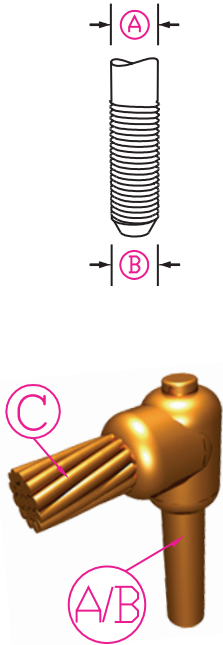

电缆与接地棒连接

CR1

(A) mm x mm	(B) mm x mm	(C) mm x mm				MINI 		
12.7	1/2"	16*	65P10	CR1-4-12716	CWF4	CR1-3-12716	CWF2	1x SV16
12.7	1/2"	25	65P10	CR1-4-12725	CWF4	CR1-3-12725	CWF2	-
12.7	1/2"	35	65P10	CR1-4-12735	CWF4	CR1-3-12735	CWF2	-
12.7	1/2"	50	65P10	CR1-4-12750	CWF4	CR1-3-12750	CWF2	-
12.7	1/2"	8mm Ø	65P10	CR1-4-1278SC	CWF4	CR1-3-1278SC	CWF2	-
12.7	1/2"	70	90P10	CR1-4-12770	CWF4	CR1-3-12770	CWF2	-
12.7	1/2"	95	90P10	CR1-4-12795	CWF4	CR1-3-12795	CWF2	-
12.7	1/2"	120	90P10	CR1-4-127120	CWF4	CR1-3-127120	CWF2	1x SV120
14.2	5/8"	16*	65P10	CR1-4-14216	CWF4	CR1-3-14216	CWF2	-
14.2	5/8"	25	65P10	CR1-4-14225	CWF4	CR1-3-14225	CWF2	-
14.2	5/8"	35	65P10	CR1-4-14235	CWF4	CR1-3-14235	CWF2	-
14.2	5/8"	50	90P10	CR1-4-14250	CWF4	CR1-3-14250	CWF2	-
14.2	5/8"	8mm Ø	90P10	CR1-4-1428SC	CWF4	CR1-3-1428SC	CWF2	-
14.2	5/8"	70	90P10	CR1-4-14270	CWF4	CR1-3-14270	CWF2	-
14.2	5/8"	95	90P10	CR1-4-14295	CWF4	CR1-3-14295	CWF2	-
14.2	5/8"	120	90P10	CR1-4-142120	CWF4	CR1-3-142120	CWF2	-
14.2	5/8"	150	115P10	CR1-4-142150	CWF4	CR1-3-142150	CWF2	-
14.2	5/8"	185	115P10	CR1-4-142185	CWF4	CR1-3-142185	CWF2	-
14.2	5/8"	240	150P10	CR1-4-142240	CWF4	-	-	1x SV240
17.2	3/4"	16*	65P10	CR1-4-17216	CWF4	CR1-3-17216	CWF2	-
17.2	3/4"	25	65P10	CR1-4-17225	CWF4	CR1-3-17225	CWF2	-
17.2	3/4"	35	65P10	CR1-4-17235	CWF4	CR1-3-17235	CWF2	-
17.2	3/4"	50	90P10	CR1-4-17250	CWF4	CR1-3-17250	CWF2	-
17.2	3/4"	8mm Ø	90P10	CR1-4-1728SC	CWF4	CR1-3-1728SC	CWF2	-
17.2	3/4"	70	90P10	CR1-4-17270	CWF4	CR1-3-17270	CWF2	-
17.2	3/4"	95	90P10	CR1-4-17295	CWF4	CR1-3-17295	CWF2	-
17.2	3/4"	120	90P10	CR1-4-172120	CWF4	CR1-3-172120	CWF2	-
17.2	3/4"	150	115P10	CR1-4-172150	CWF4	CR1-3-172150	CWF2	-
17.2	3/4"	185	115P10	CR1-4-172185	CWF4	CR1-3-172185	CWF2	-
17.2	3/4"	240	150P10	CR1-4-172240	CWF4	-	-	-
17.2	3/4"	300	200P10	CR1-4-172300	CWF4	-	-	-